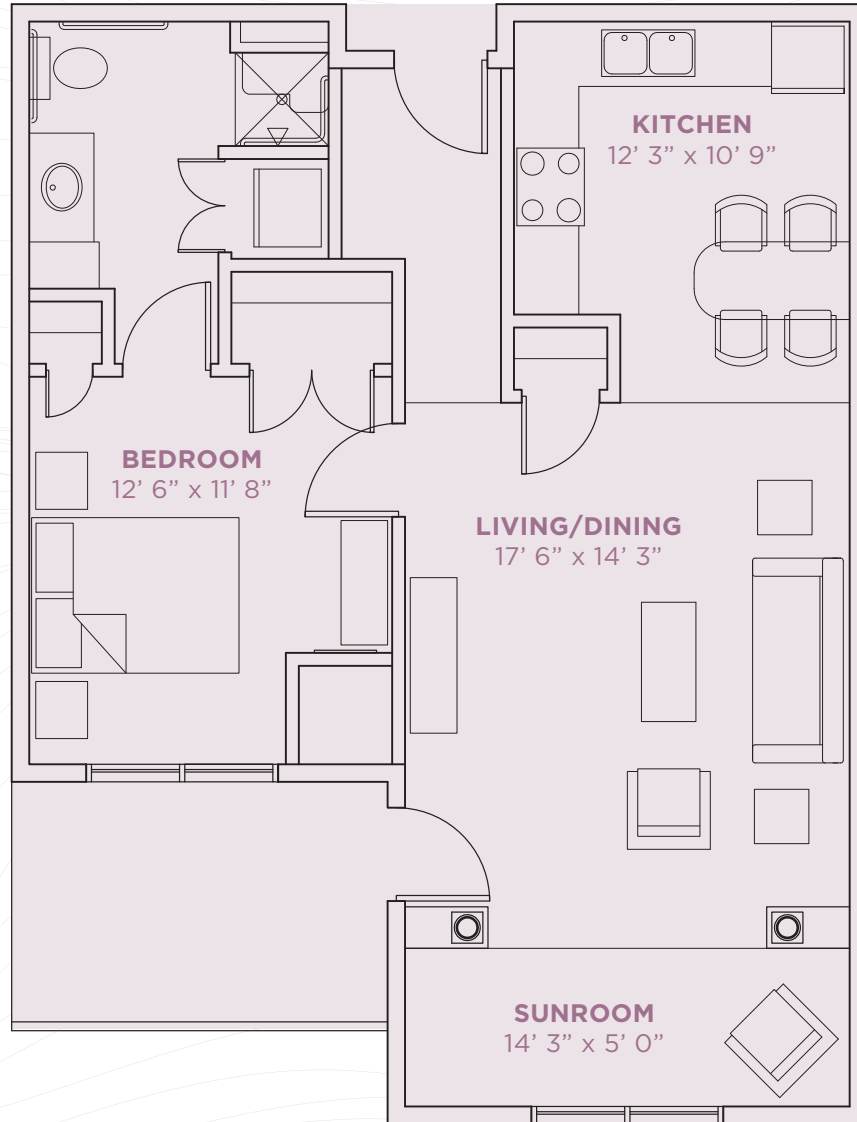

STONEBAY
of Orono

SENIOR LIVING

1A

INDEPENDENT LIVING

833 SQ FT

**All dimensions are approximate and subject to change without notice.*