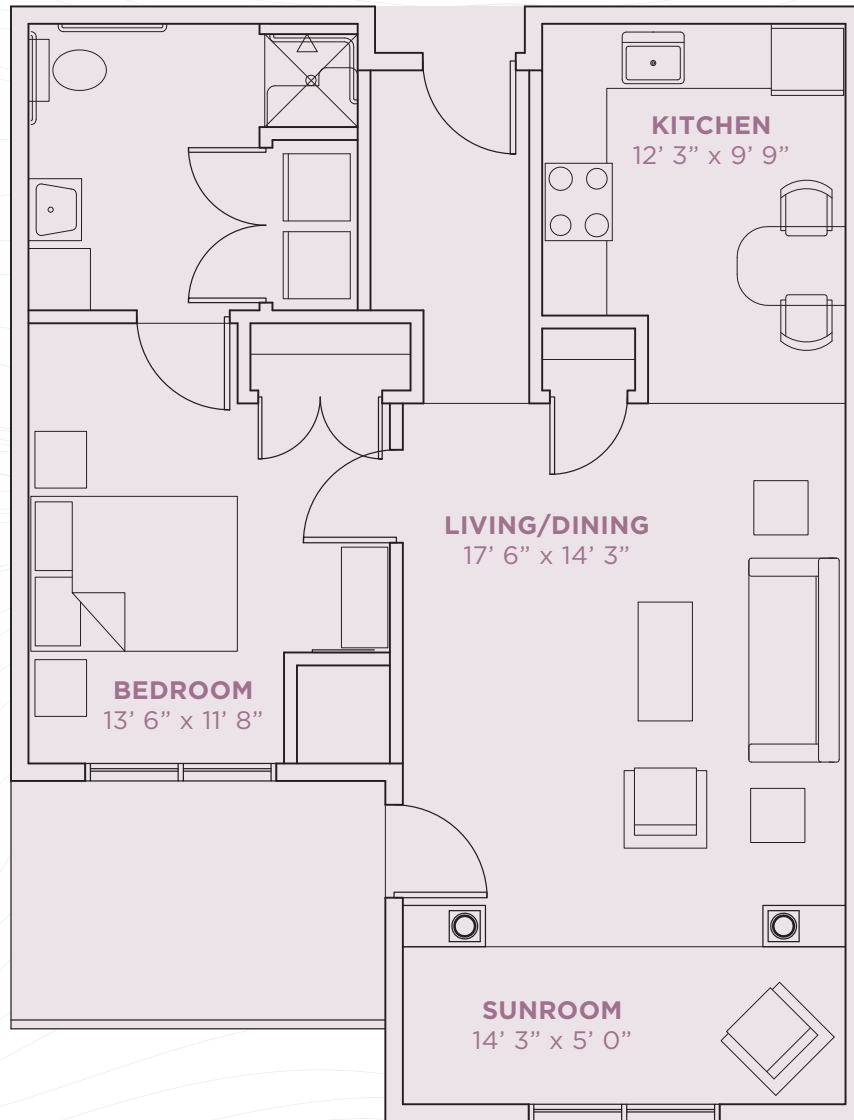

STONEBAY
of Orono

SENIOR LIVING

1HC

INDEPENDENT LIVING

833 SQ FT

**All dimensions are approximate and subject to change without notice.*