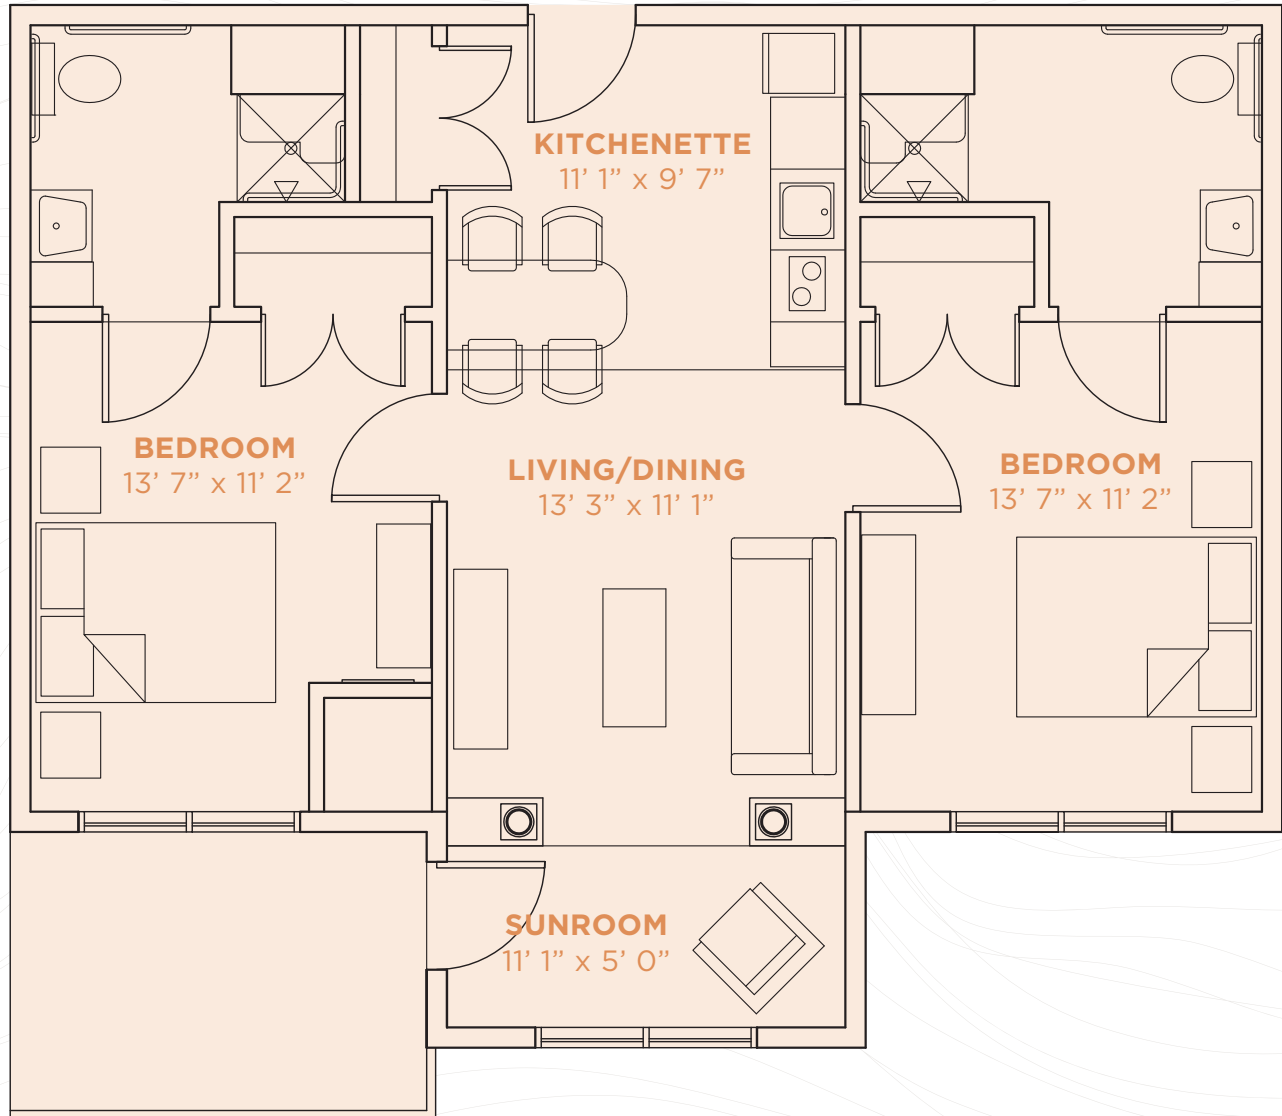

**STONEBAY**  
*of Orono*

SENIOR LIVING

2A

ASSISTED LIVING

868 SQ FT

*\*All dimensions are approximate and subject to change without notice.*