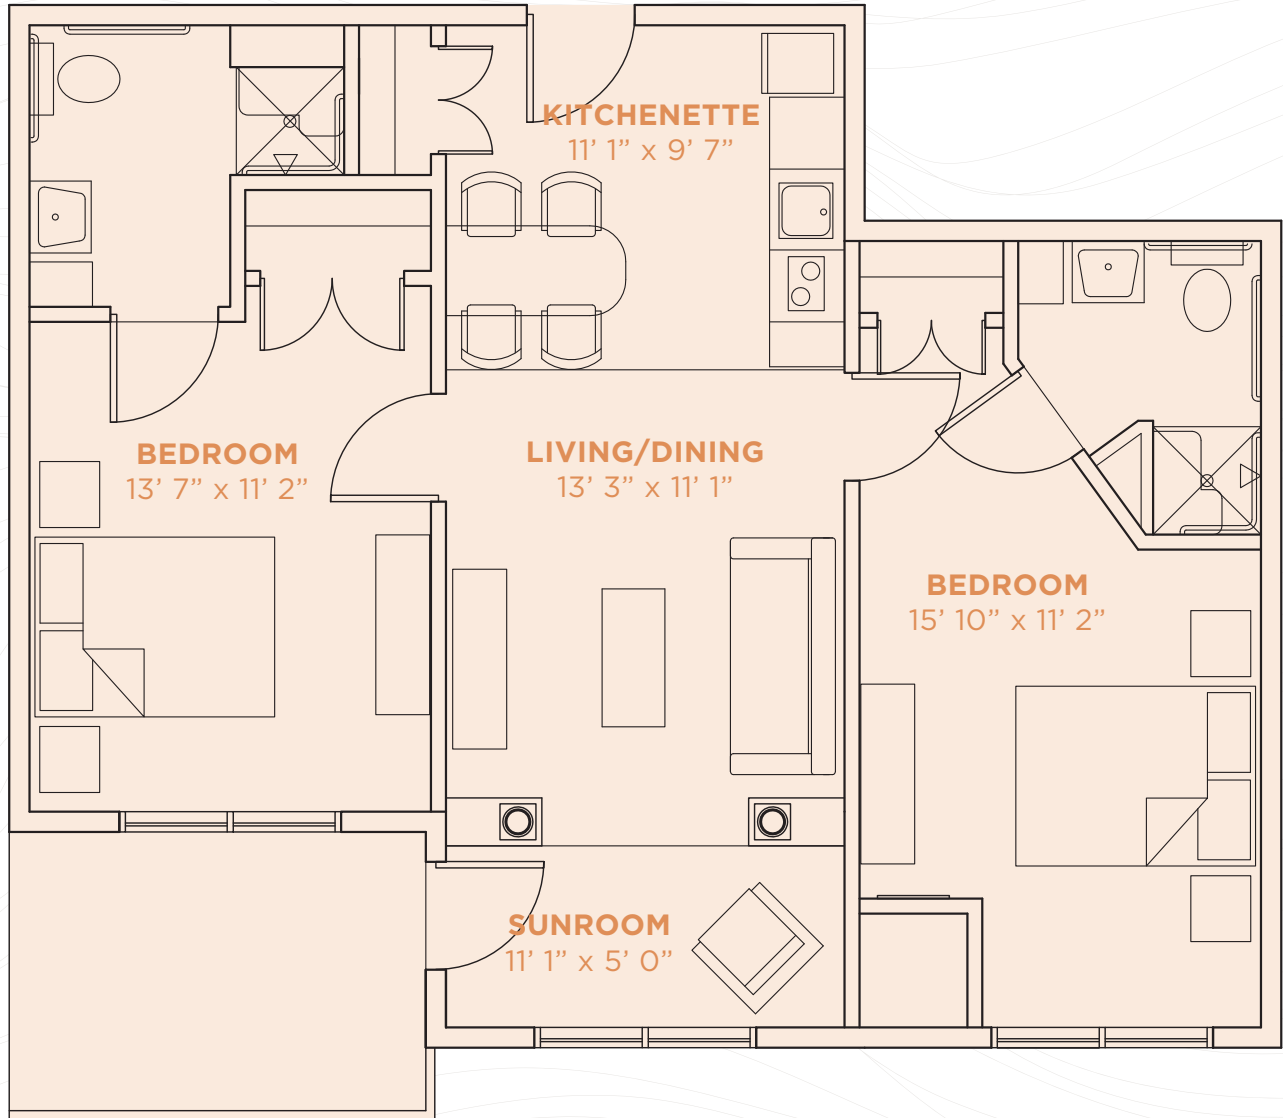

STONEBAY
of Orono

SENIOR LIVING

ASSISTED LIVING

874 SQ FT

**All dimensions are approximate and subject to change without notice.*