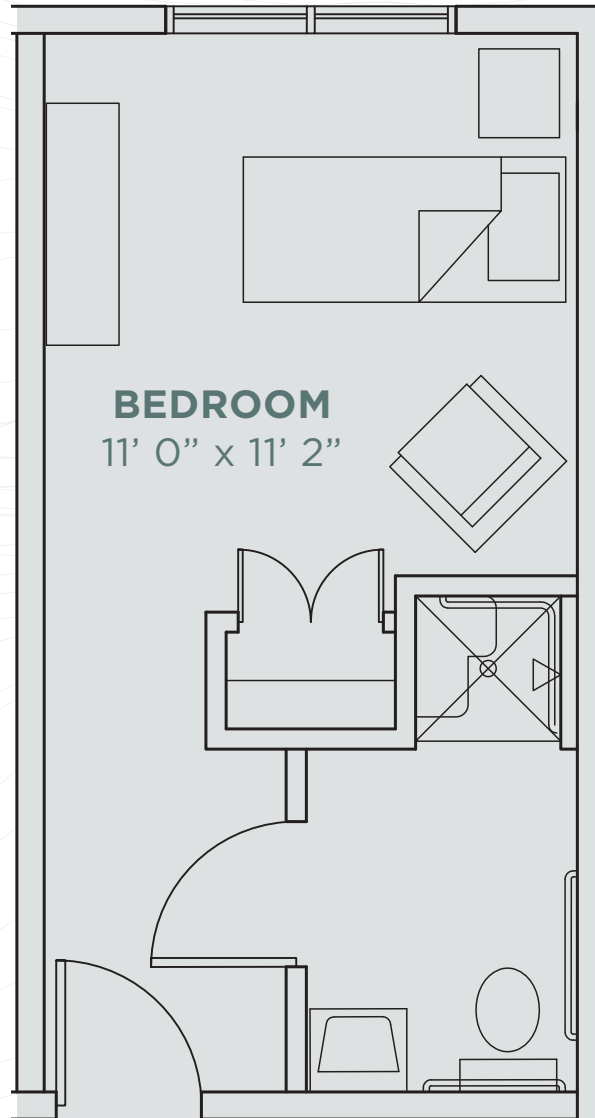

**STONEBAY**

*of Orono*

SENIOR LIVING

*MB*

MEMORY CARE

**266 SQ FT**

*\*All dimensions are approximate and subject to change without notice.*