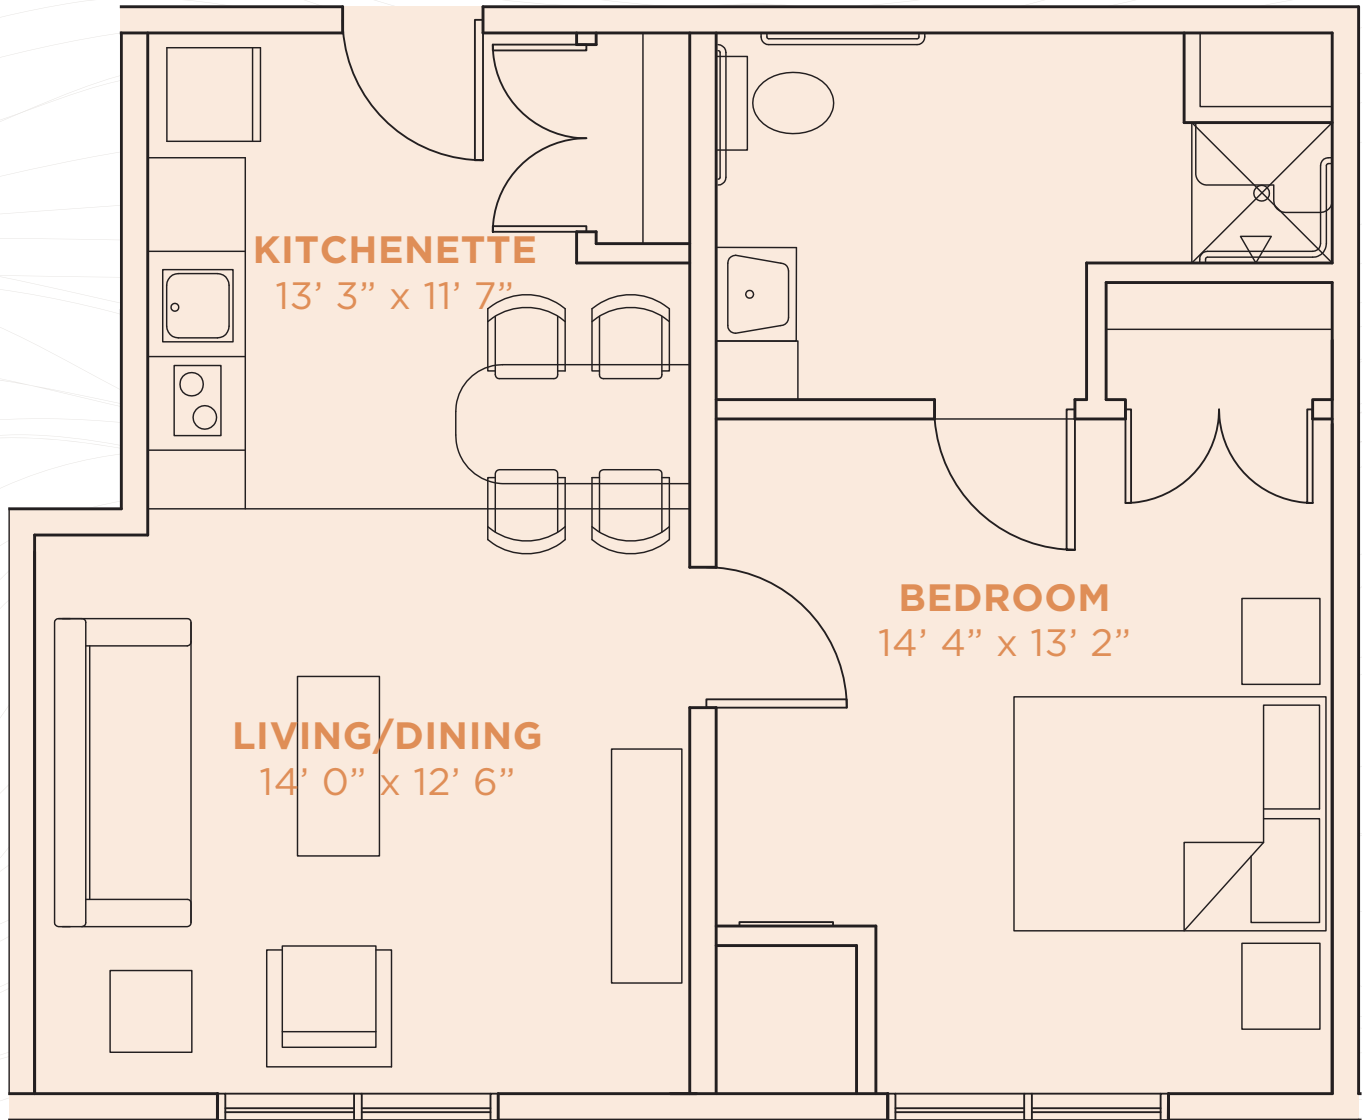

STONEBAY
of Orono

SENIOR LIVING

1C

ASSISTED LIVING

621 SQ FT

**All dimensions are approximate and subject to change without notice.*