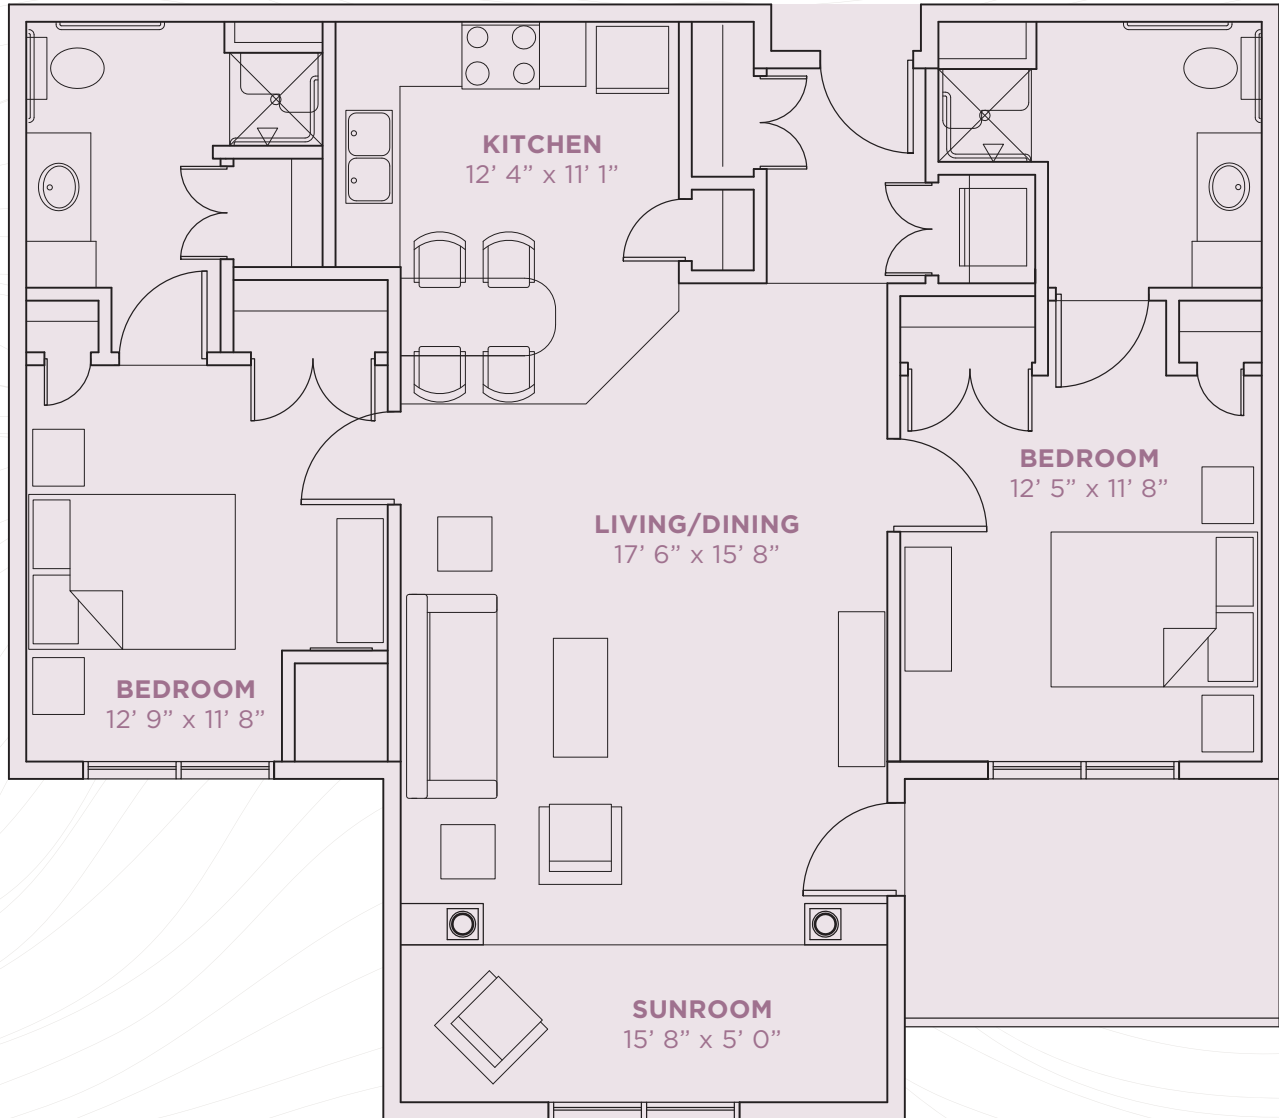

STONEBAY
of Orono

SENIOR LIVING

2A

INDEPENDENT LIVING

1,189 SQ FT

**All dimensions are approximate and subject to change without notice.*