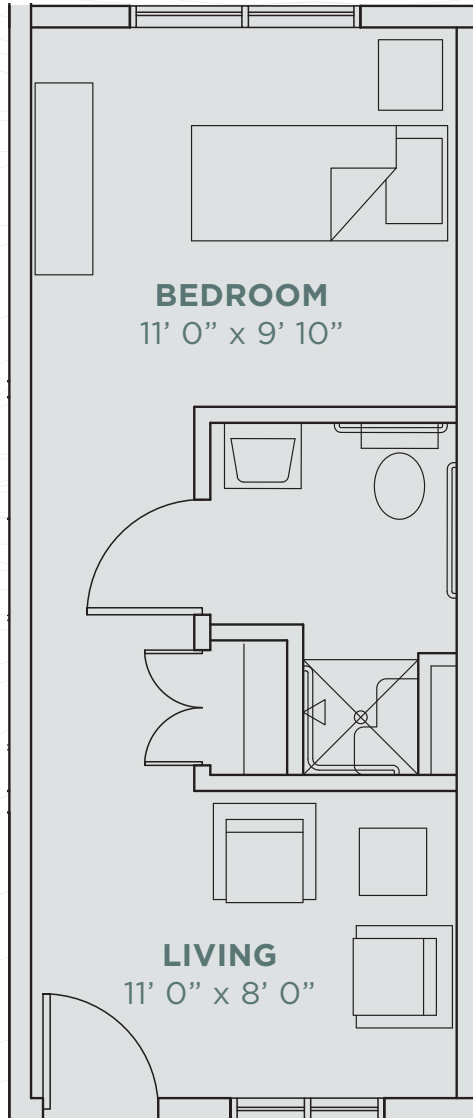

STONEBAY
of Orono

SENIOR LIVING

MA

MEMORY CARE

337 SQ FT

**All dimensions are approximate and subject to change without notice.*