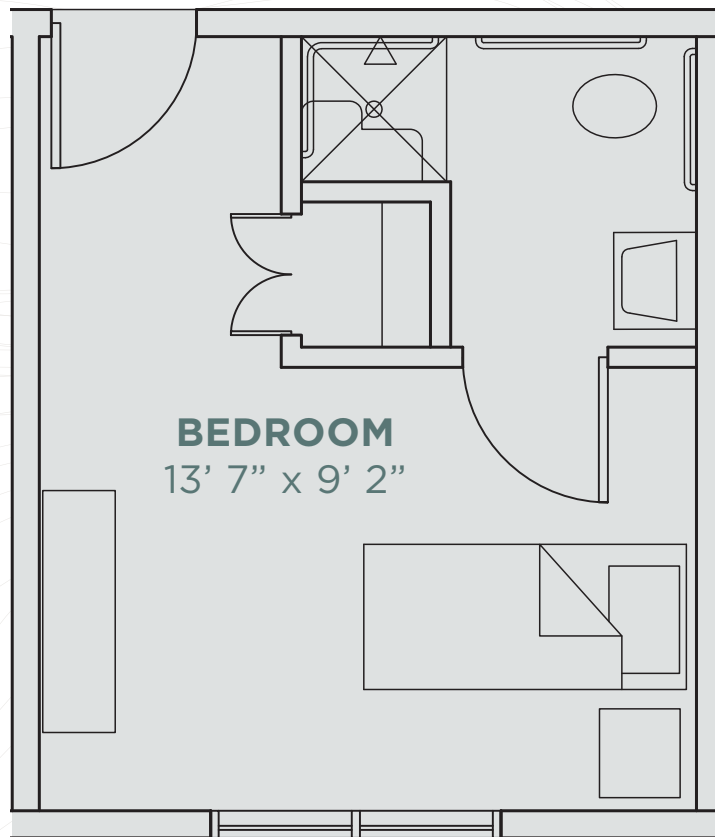

**STONEBAY**  
*of Orono*

SENIOR LIVING

MC

MEMORY CARE

**242 SQ FT**

*\*All dimensions are approximate and subject to change without notice.*