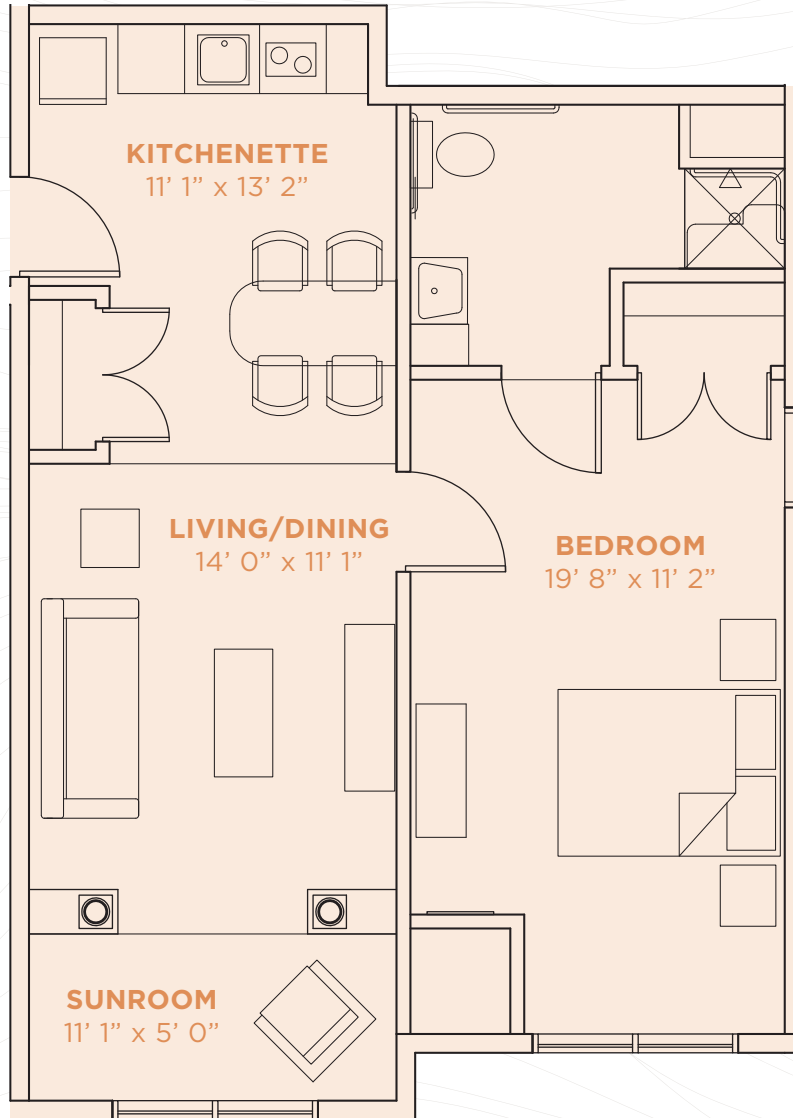

STONEBAY
of Orono

SENIOR LIVING

1D

ASSISTED LIVING

654 SQ FT

**All dimensions are approximate and subject to change without notice.*