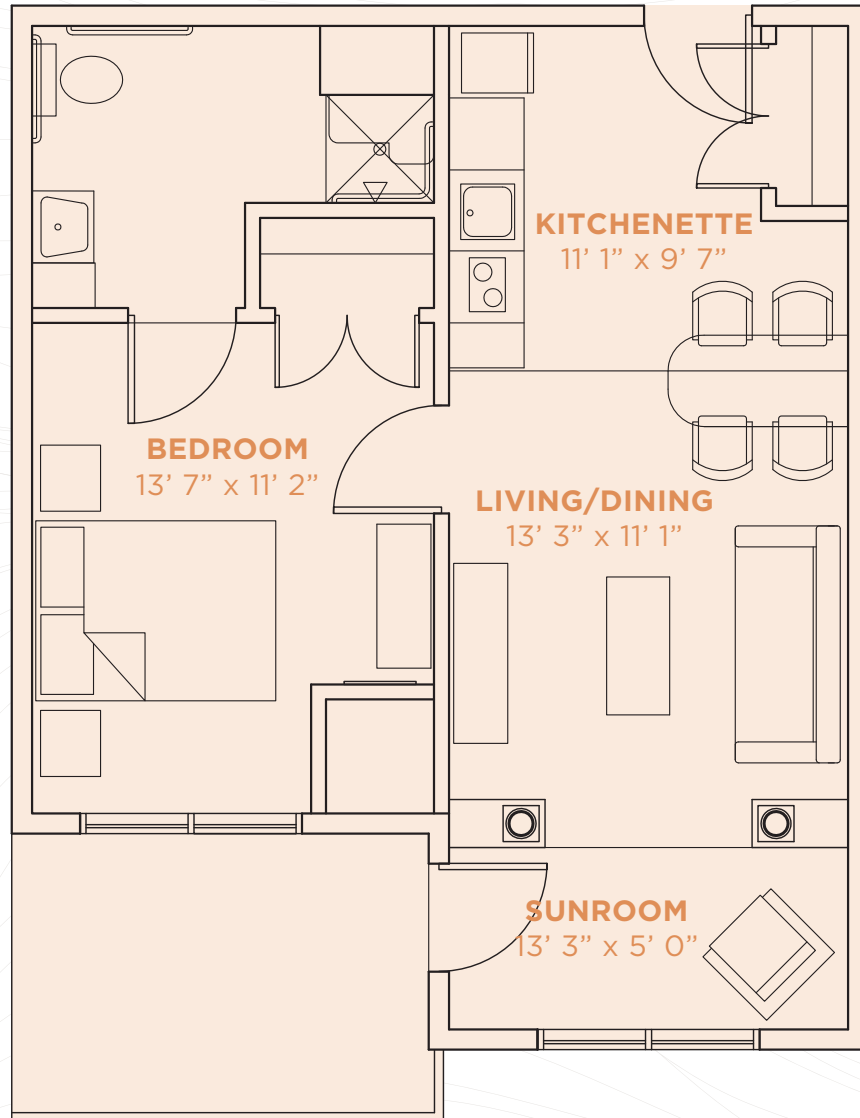

**STONEBAY**  
*of Orono*

SENIOR LIVING

1A

ASSISTED LIVING

**600 SQ FT**

*\*All dimensions are approximate and subject to change without notice.*