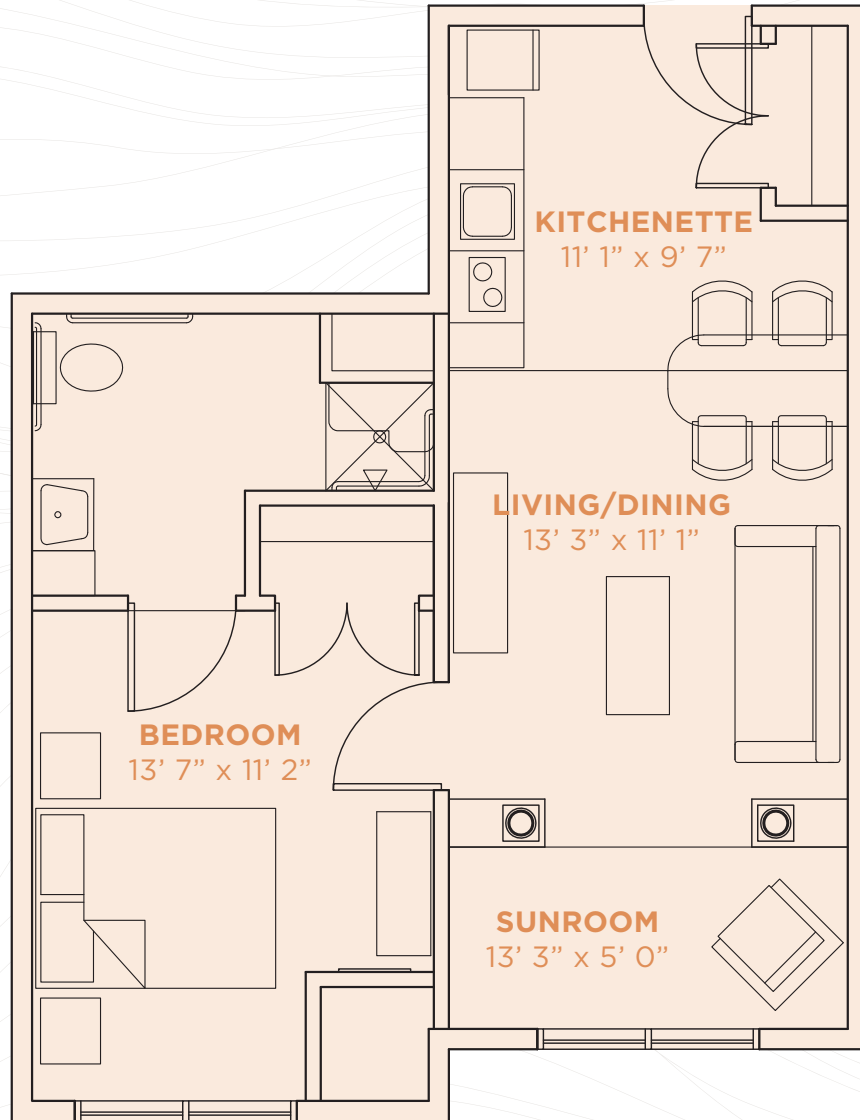

STONEBAY
of Orono

SENIOR LIVING

1B

ASSISTED LIVING

600 SQ FT

**All dimensions are approximate and subject to change without notice.*