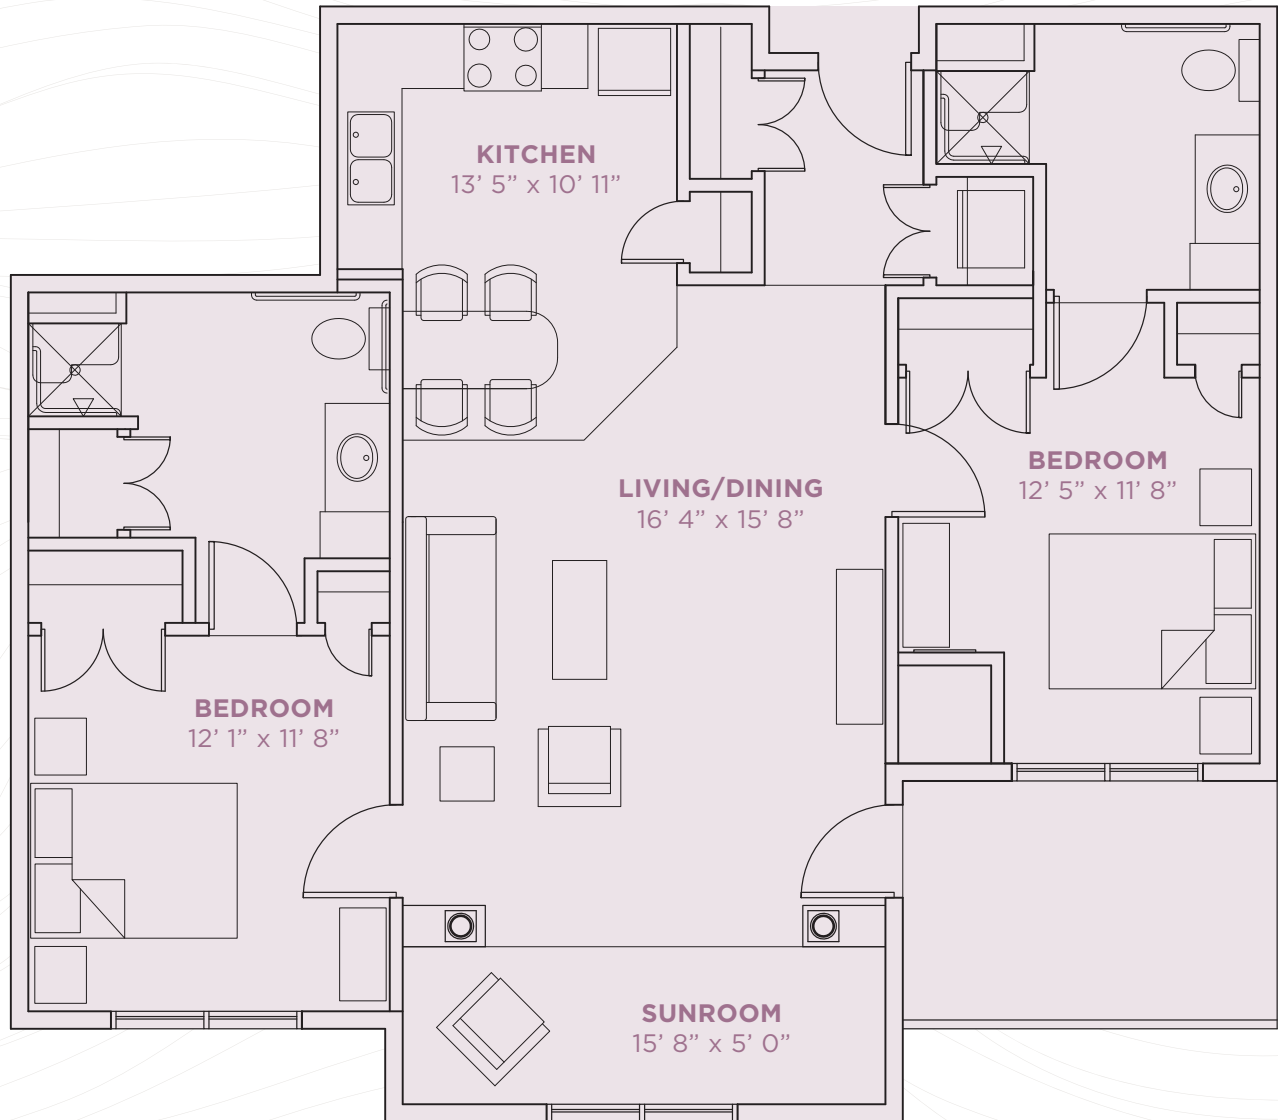

STONEBAY
of Orono

SENIOR LIVING

JB

INDEPENDENT LIVING

1,202 SQ FT

**All dimensions are approximate and subject to change without notice.*